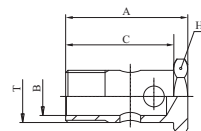

MULTIFIT TYPE

ACCESSORIES

O80210

BSP BOLT
 BSP 螺栓
 HOHLSCHRAUBE ZÖLLIG
 VITE GAS FORATA

PART. REF.	HOSE BORE			DIMENSIONS mm						
				T	B	A	C		H ₁	
O80210-04				1/4" - 19	7,0	32,0	25,0		17	
O80210-06				3/8" - 19	9,0	38,0	31,0		22	
O80210-08				1/2" - 14	13,0	46,0	38,0		27	
O80210-10				5/8" - 14	13,5	49,0	41,0		30	
O80210-12				3/4" - 14	17,0	56,0	46,0		32	
O80210-16				1" - 11	22,0	69,0	58,0		41	

O80810

METRIC BOLT - DIN 7643
 公制螺栓 - DIN 7643
 HOHLSCHRAUBE - METRISCH - DIN 7643
 VITE METRICA FORATA - DIN 7643

PART. REF.	HOSE BORE			DIMENSIONS mm						
				T	B	A	C		H ₁	
O80810-12				M12 x 1,5	6,0	28,0	23,0		17	
O80810-14				M14 x 1,5	8,0	32,0	25,0		19	
O80810-16				M16 x 1,5	9,0	38,0	31,0		22	
O80810-18				M18 x 1,5	11,0	44,0	36,0		24	
O80810-22				M22 x 1,5	13,0	46,0	38,0		27	
O80810-26				M26 x 1,5	17,0	56,0	46,0		32	