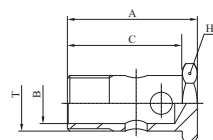

MULTIFIT TYPE

ACCESSORIES

O80210

BSP BOLT
 BSP 螺栓
 HOHLSCHRAUBE ZÖLLIG
 VITE GAS FORATA

PART. REF.	HOSE BORE			DIMENSIONS mm						
				T	B	A	C		H ₁	
O80210-04				1/4" - 19	7,0	32,0	25,0		17	
O80210-06				3/8" - 19	9,0	38,0	31,0		22	
O80210-08				1/2" - 14	13,0	46,0	38,0		27	
O80210-10				5/8" - 14	13,5	49,0	41,0		30	
O80210-12				3/4" - 14	17,0	56,0	46,0		32	
O80210-16				1" - 11	22,0	69,0	58,0		41	

O80810

METRIC BOLT - DIN 7643
 公制螺栓 - DIN 7643
 HOHLSCHRAUBE - METRISCH - DIN 7643
 VITE METRICA FORATA - DIN 7643

PART. REF.	HOSE BORE			DIMENSIONS mm						
				T	B	A	C		H ₁	
O80810-12				M12 x 1,5	6,0	28,0	23,0		17	
O80810-14				M14 x 1,5	8,0	32,0	25,0		19	
O80810-16				M16 x 1,5	9,0	38,0	31,0		22	
O80810-18				M18 x 1,5	11,0	44,0	36,0		24	
O80810-22				M22 x 1,5	13,0	46,0	38,0		27	
O80810-26				M26 x 1,5	17,0	56,0	46,0		32	