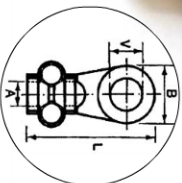

ACCESSORIES

traffinet
distribution

TEX 2

- Capocorda per serraggio cavo con 2 viti a testa esagonale.
- Cable lenthale for cable clamping with 2 hexagonal head screws.

FERRIO
EN 61238 -1

CODE	A	S	V	L	P
F11830	4,5 mm	18 mm	10 mm	40 mm	27 g
F11831	6 mm	20 mm	10 mm	43 mm	30 g
F11833	7 mm	23 mm	14 mm	49 mm	44 g
F11834	8 mm	25 mm	14 mm	56 mm	75 g

CODE	DESCRIZIONE	DESCRIPTION	P
F11830	Capocorda TEX 2: ottone nichelato - 16mm² cavo 10mm	Cable TEX 2 terminal - nickel plated brass - 16mm² - Ø10mm	10
F11831	Capocorda TEX 2: ottone nichelato - 25mm² cavo 10mm	Cable TEX 2 terminal - nickel plated brass - 25mm² - Ø10mm	10
F11833	Capocorda TEX 2: ottone nichelato - 50mm² cavo 15mm	Cable TEX 2 terminal - nickel plated brass - 50mm² - Ø15mm	10
F11834	Capocorda TEX 2: ottone nichelato - 50mm² cavo 15mm	Cable TEX 2 terminal - nickel plated brass - 50mm² - Ø15mm	10