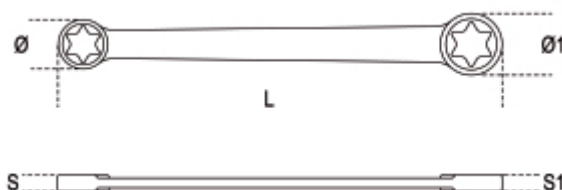

95FTX
chiavi poligonali doppie diritte, per viti con profilo Torx® cromate

art.	art.	⊗	L mm	Ø mm	Ø1 mm	S mm	S1 mm	g
000950306	95FTX 6X8	E6xE8	115	9,0	11,0	5,0	6,0	14
000950310	95FTX 10X12	E10xE12	143	13,0	15,0	7,0	8,0	28
000950314	95FTX 14X18	E14xE18	177	17,0	21,0	9,0	12,0	57
000950320	95FTX 20X24	E20xE24	224	24,0	28,0	12,0	14,0	148