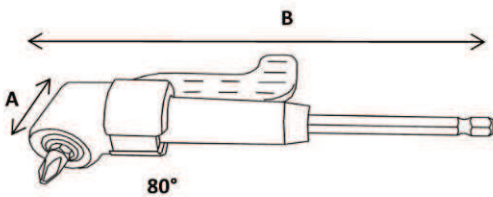

**PROFESSIONAL 90 DEGREES ANGLE DRIVE (60 Nm)
QUICK RELEASE MAGNETIC BIT HOLDER**

BLISTER CARD

AxB	CODICE / ITEM		€ CAD. / EACH
48 x 83	62034010	1	

62034015

RINVIO ANGOLARE 80° MAGNETICO + IMPUGNATURA ERGONOMICA ESTRAIBILE

FORNITO IN BLISTER

80 DEGREES MAGNETIC ANGLE DRIVE WITH ERGONOMIC HANDLE

BLISTER CARD

AxB	CODICE / ITEM		€ CAD. / EACH
48 x 137	62034015	1	