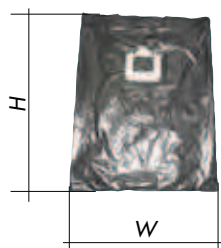

Filtri raccoglitori in carta per polveri con valvola (per fusto)

Paper collector filters for dusts with valve (suitable for vacuum cleaner tank)

Codice Code	Dimensioni (mm): Dimensions (mm):			Codice Kit 5 pz. Code Kit 5 pcs.	Codice Kit 10 pz. Code Kit 10 pcs.
	Largh. (W)	Alt. (H)	Ø valvola Valve Ø		
3.752.0025	450	300	64	5.212.0007 EAN 8013298100040	---
3.752.0038	550	250	68	5.212.0016 EAN 8013298010547	---
3.752.0107	140	105	45	---	6.205.0040 EAN 8013298100255
3.752.0114	350	640	56	---	5.212.0022 EAN 8013298100279
3.752.0115	550	200	56	---	5.212.0023 EAN 8013298100286
3.752.0184	550	250	56	5.212.0031 EAN 8013298100354	---
3.752.0203	300	550	68	5.212.0049 EAN 8013298100514	---
3.752.0035	240	170	50	---	---

Filtri per polveri speciali/pericolose con valvola (per fusto)

Filters for special/dangerous dusts (suitable for vacuum cleaner tank)

Codice Code	Dimensioni (mm): Dimensions (mm):			Codice Kit 5 pz. Code Kit 5 pcs.	Codice Kit 10 pz. Code Kit 10 pcs.
	Largh. (W)	Alt. (H)	Ø attacco Coupling Ø		
3.752.0202	320	720	64	---	5.212.0048 EAN 8013298100507

Filtri in panno per polveri (per fusto)

Cloth filters for dusts (suitable for vacuum cleaner tank)

Codice Code	Tipo Type	Diametro	Altezza	In scatola	Codice EAN EAN code
		Diameter	Height	Boxed	
		mm	mm	Codice/Code	
5.209.0052	Filtro in panno - sfuso Cloth filter - unpacked	355-360	270	6.205.0008	8013298100118
5.209.0105	Filtro in panno conico - sfuso Conical cloth filter - unpacked	355-360	270	---	---
5.509.0039	Filtro in panno - sfuso Cloth filter - unpacked	410-420	400	---	---
5.209.0009	Filtro in panno - sfuso Cloth filter - unpacked	300-305	235	5.212.0043	8013298100422