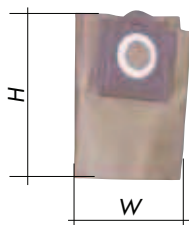

Filtri raccoglitori in carta per polveri con valvola (per fusto)

Paper collector filters for dusts with valve (suitable for vacuum cleaner tank)

Codice Code	Dimensioni (mm): Dimensions (mm):			Codice Kit 5 pz. Code Kit 5 pcs.	Codice Kit 10 pz. Code Kit 10 pcs.
	Largh. (W)	Alt. (H)	Ø valvola Valve Ø		
3.752.0025	450	300	64	5.212.0007 EAN 8013298100040	---
3.752.0038	550	250	68	5.212.0016 EAN 8013298010547	---
3.752.0107	140	105	45	---	6.205.0040 EAN 8013298100255
3.752.0114	350	640	56	---	5.212.0022 EAN 8013298100279
3.752.0115	550	200	56	---	5.212.0023 EAN 8013298100286
3.752.0184	550	250	56	5.212.0031 EAN 8013298100354	---
3.752.0203	300	550	68	5.212.0049 EAN 8013298100514	---
3.752.0035	240	170	50	---	---

Filtri per polveri speciali/pericolose con valvola (per fusto)

Filters for special/dangerous dusts (suitable for vacuum cleaner tank)

Codice Code	Dimensioni (mm): Dimensions (mm):			Codice Kit 5 pz. Code Kit 5 pcs.	Codice Kit 10 pz. Code Kit 10 pcs.
	Largh. (W)	Alt. (H)	Ø attacco Coupling Ø		
3.752.0202	320	720	64	---	5.212.0048 EAN 8013298100507

Filtri in panno per polveri (per fusto)

Cloth filters for dusts (suitable for vacuum cleaner tank)

Codice Code	Tipo Type	Diametro	Altezza	In scatola	Codice EAN EAN code
		Diameter	Height	Boxed	
		mm	mm	Codice/Code	
5.209.0052	Filtro in panno - sfuso Cloth filter - unpacked	355-360	270	6.205.0008	8013298100118
5.209.0105	Filtro in panno conico - sfuso Conical cloth filter - unpacked	355-360	270	---	---
5.509.0039	Filtro in panno - sfuso Cloth filter - unpacked	410-420	400	---	---
5.209.0009	Filtro in panno - sfuso Cloth filter - unpacked	300-305	235	5.212.0043	8013298100422